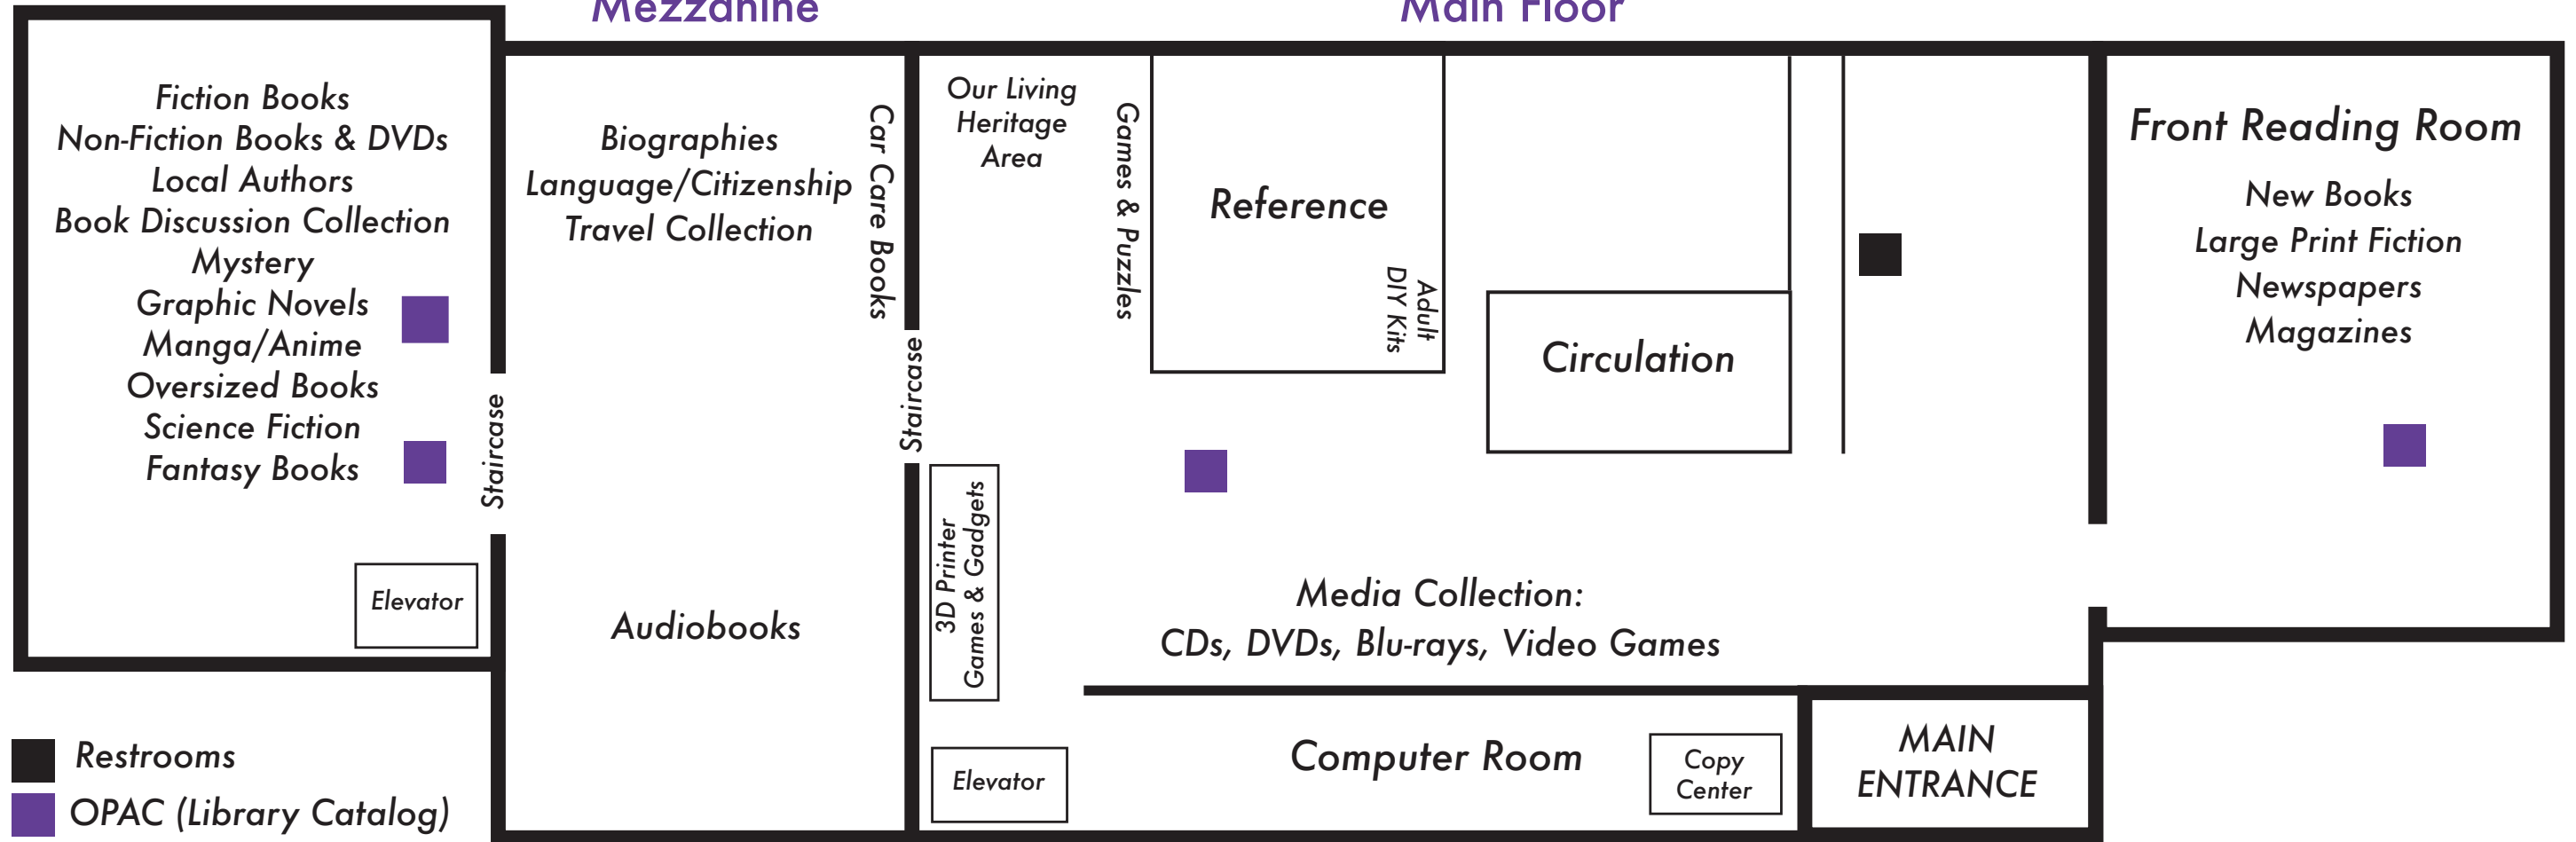

PORT JEFFERSON FREE LIBRARY FLOOR MAP

Lower Stacks

Mezzanine

Main Floor

Lower Level

Upper Level

150 East Main Street